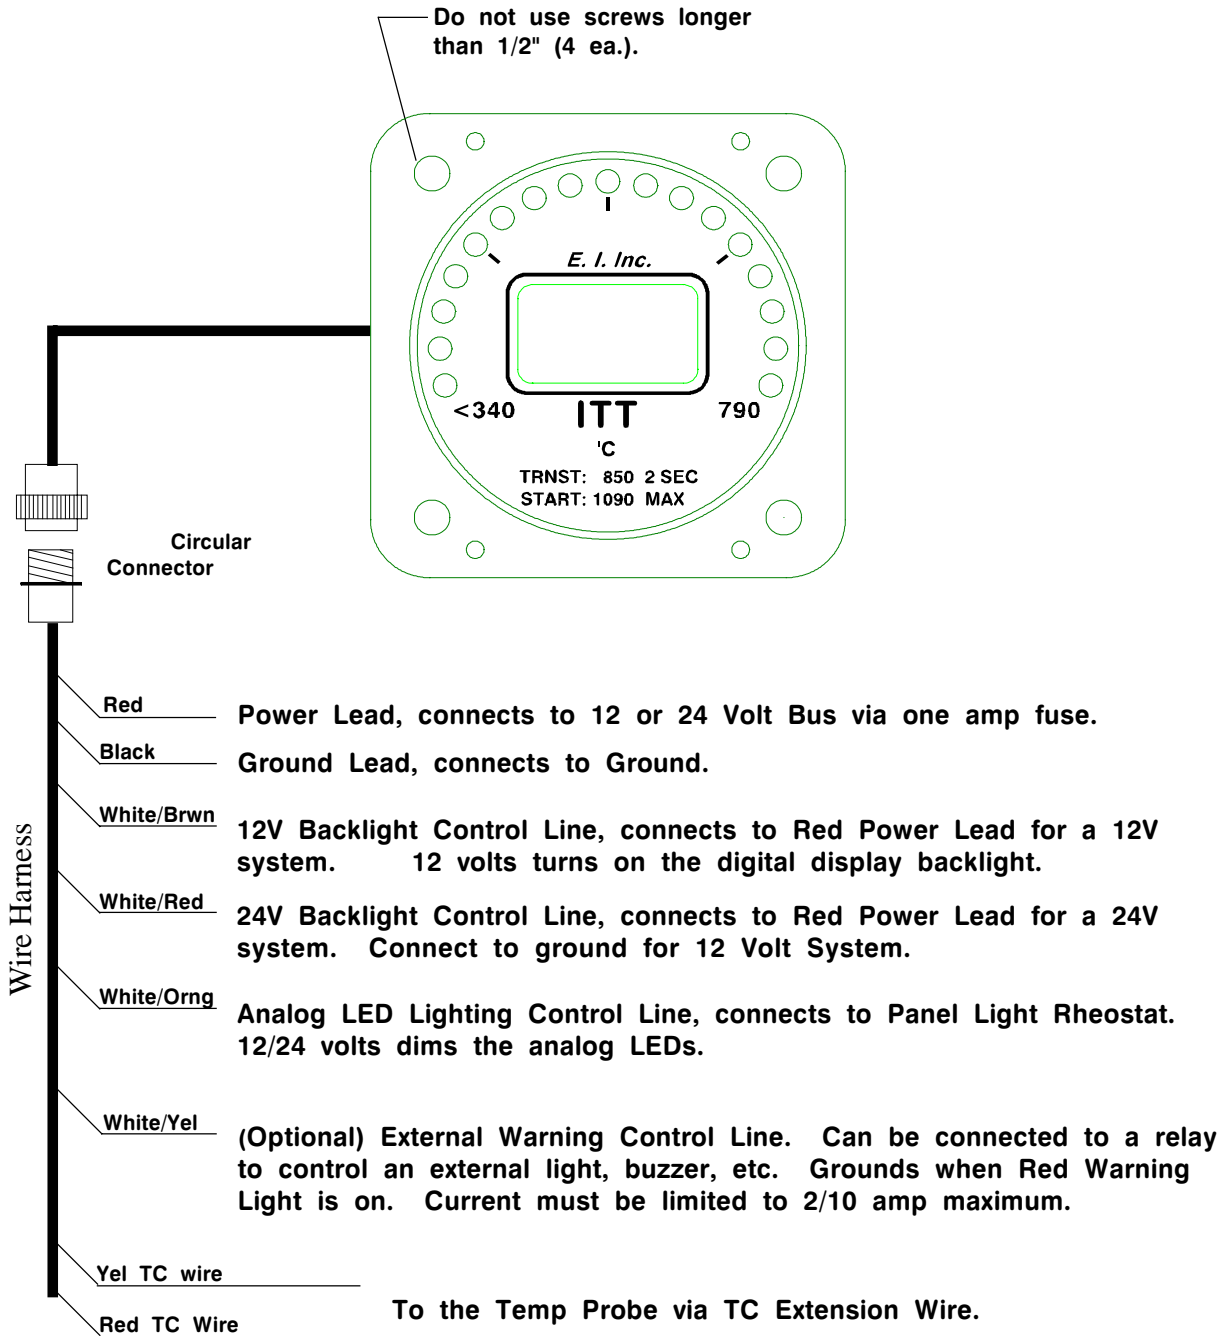

M-1-ITT / TOT

Wiring Diagram

WD 0731013

M-1-ITT / TOT

Circular Connector

Connecting Cable Harness, Back View (wire side)

OR

Instrument Connector, Front View